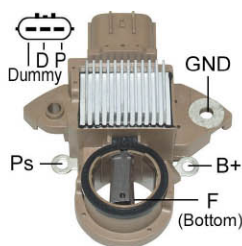

## CHARGING SYSTEM

### Voltage Regulator

#### VRH2009-209

\* Voltage Set Point: 14V

Alternator:

**MITSUBISHI**

A005TL0491 A2TX3081 A5TL0491