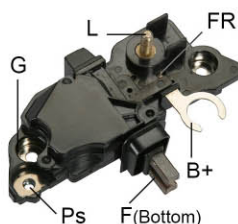

VRB129

* Voltage Set Point: 14.5V
* Soft Start

Replace:

BOSCH

F-00M-144-129

Alternator:

BOSCH

0-124-615-029 F-00M-145-313

F-00M-145-386