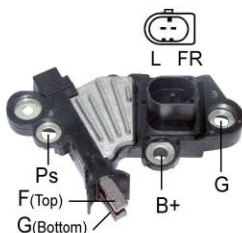

VRB029

* Voltage Set Point: 14.4V
* B-Circuit

Replace:

BOSCH

F-00M-346-029 F-00M-346-053

F-00M-346-136

Alternator:

BOSCH

0-121-615-013 0-121-615-029

0-121-715-004